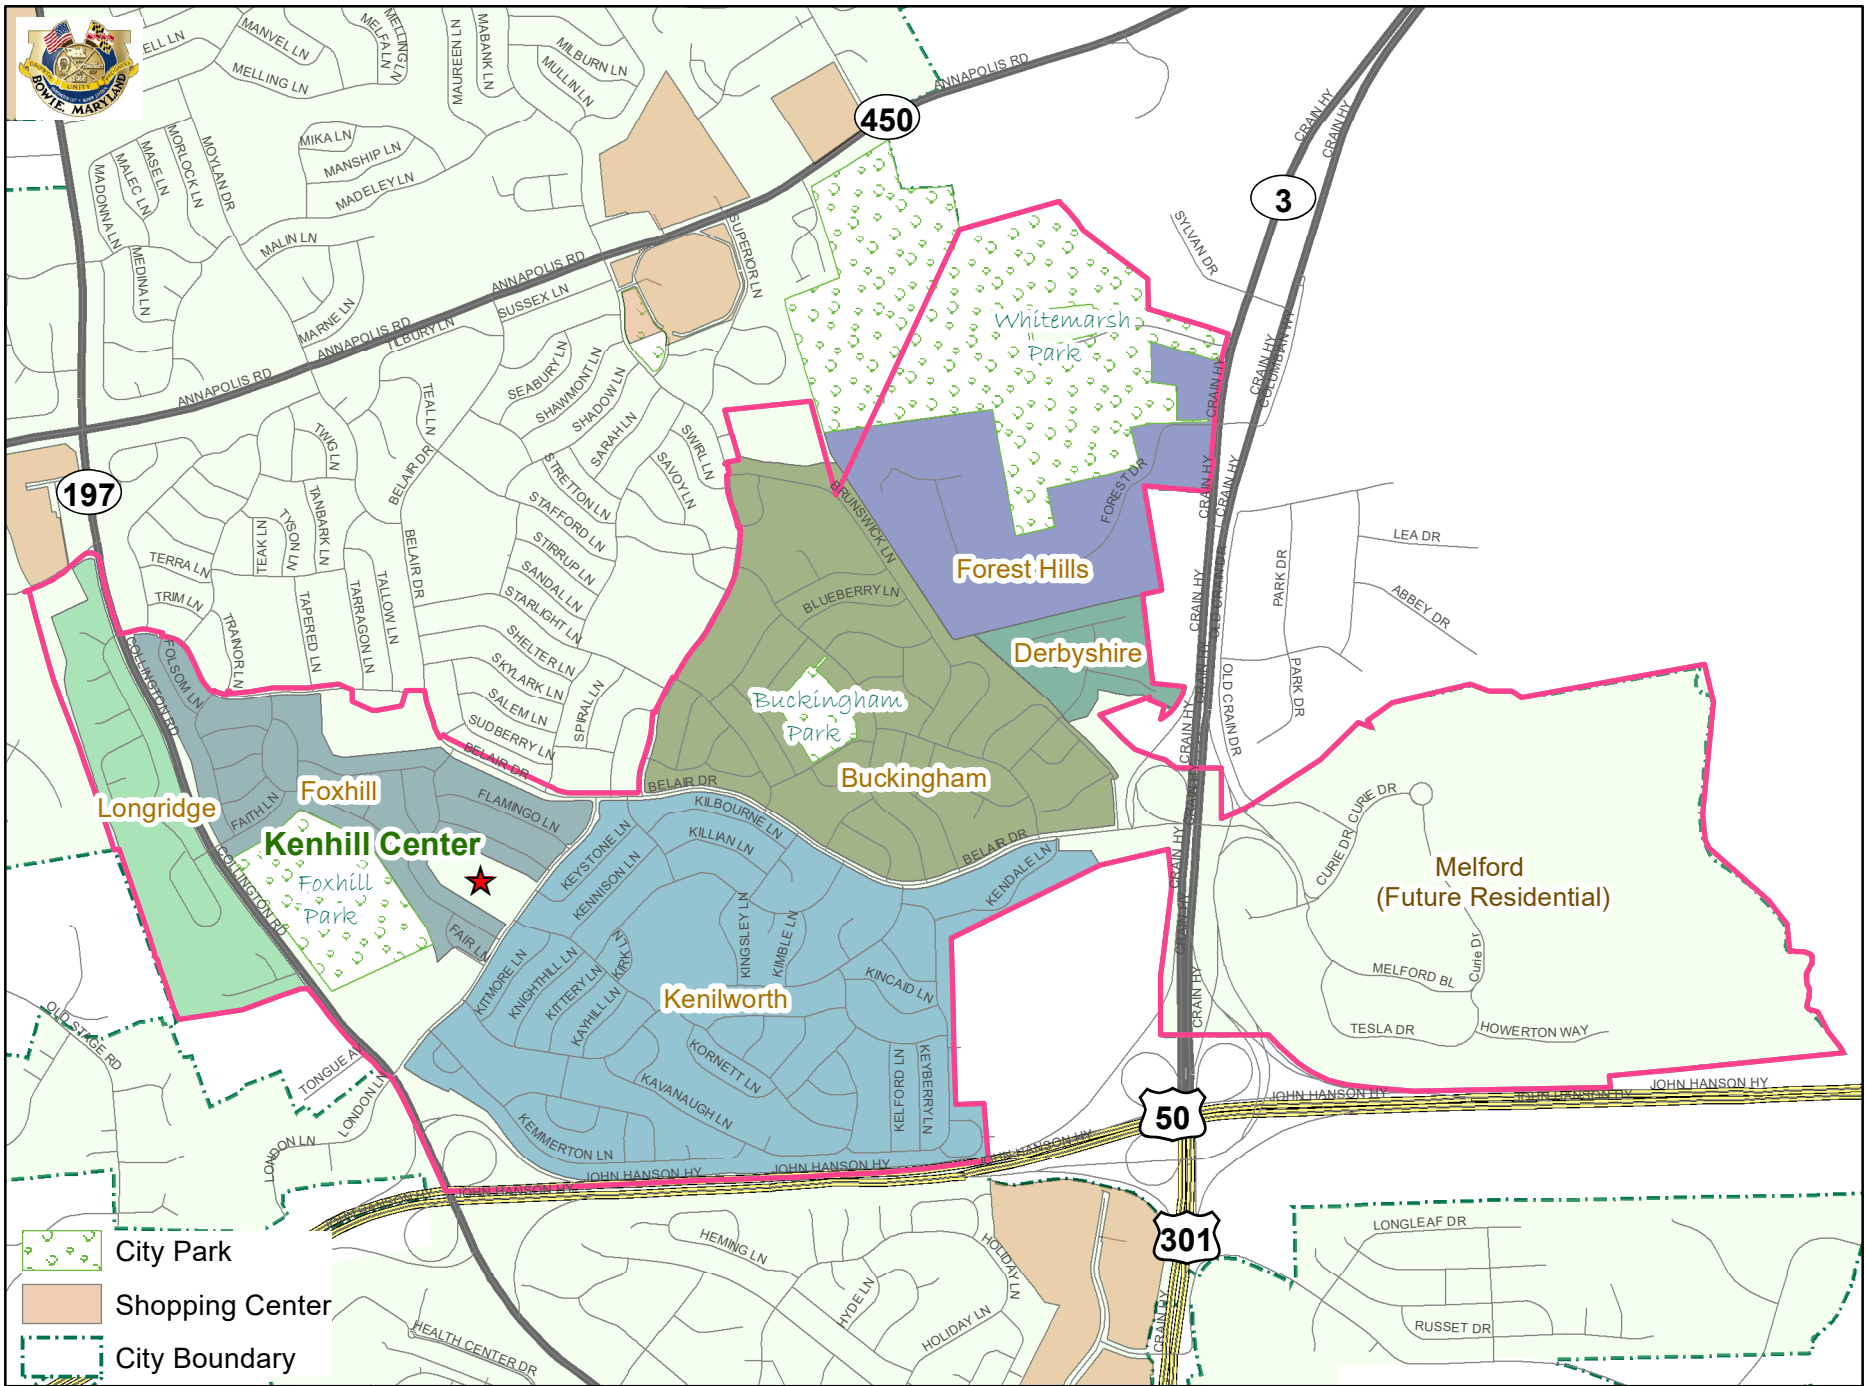

Council District: 2B

- City Park
- Shopping Center
- City Boundary

Polling Location
Council Polling District

1A	1B	2A	2B	3A	3B	4A	4B

Miles
 0 0.125 0.25 0.5

Created for the City of Bowie by GIS/IT Dept.
 Data sources: MNCPPC PG ClineStreets, City of Bowie council district and neighborhood. Data used should be verified for accuracy. Bowie is not held responsible for action taken based on use of this data. Date Saved: 3/12/2019