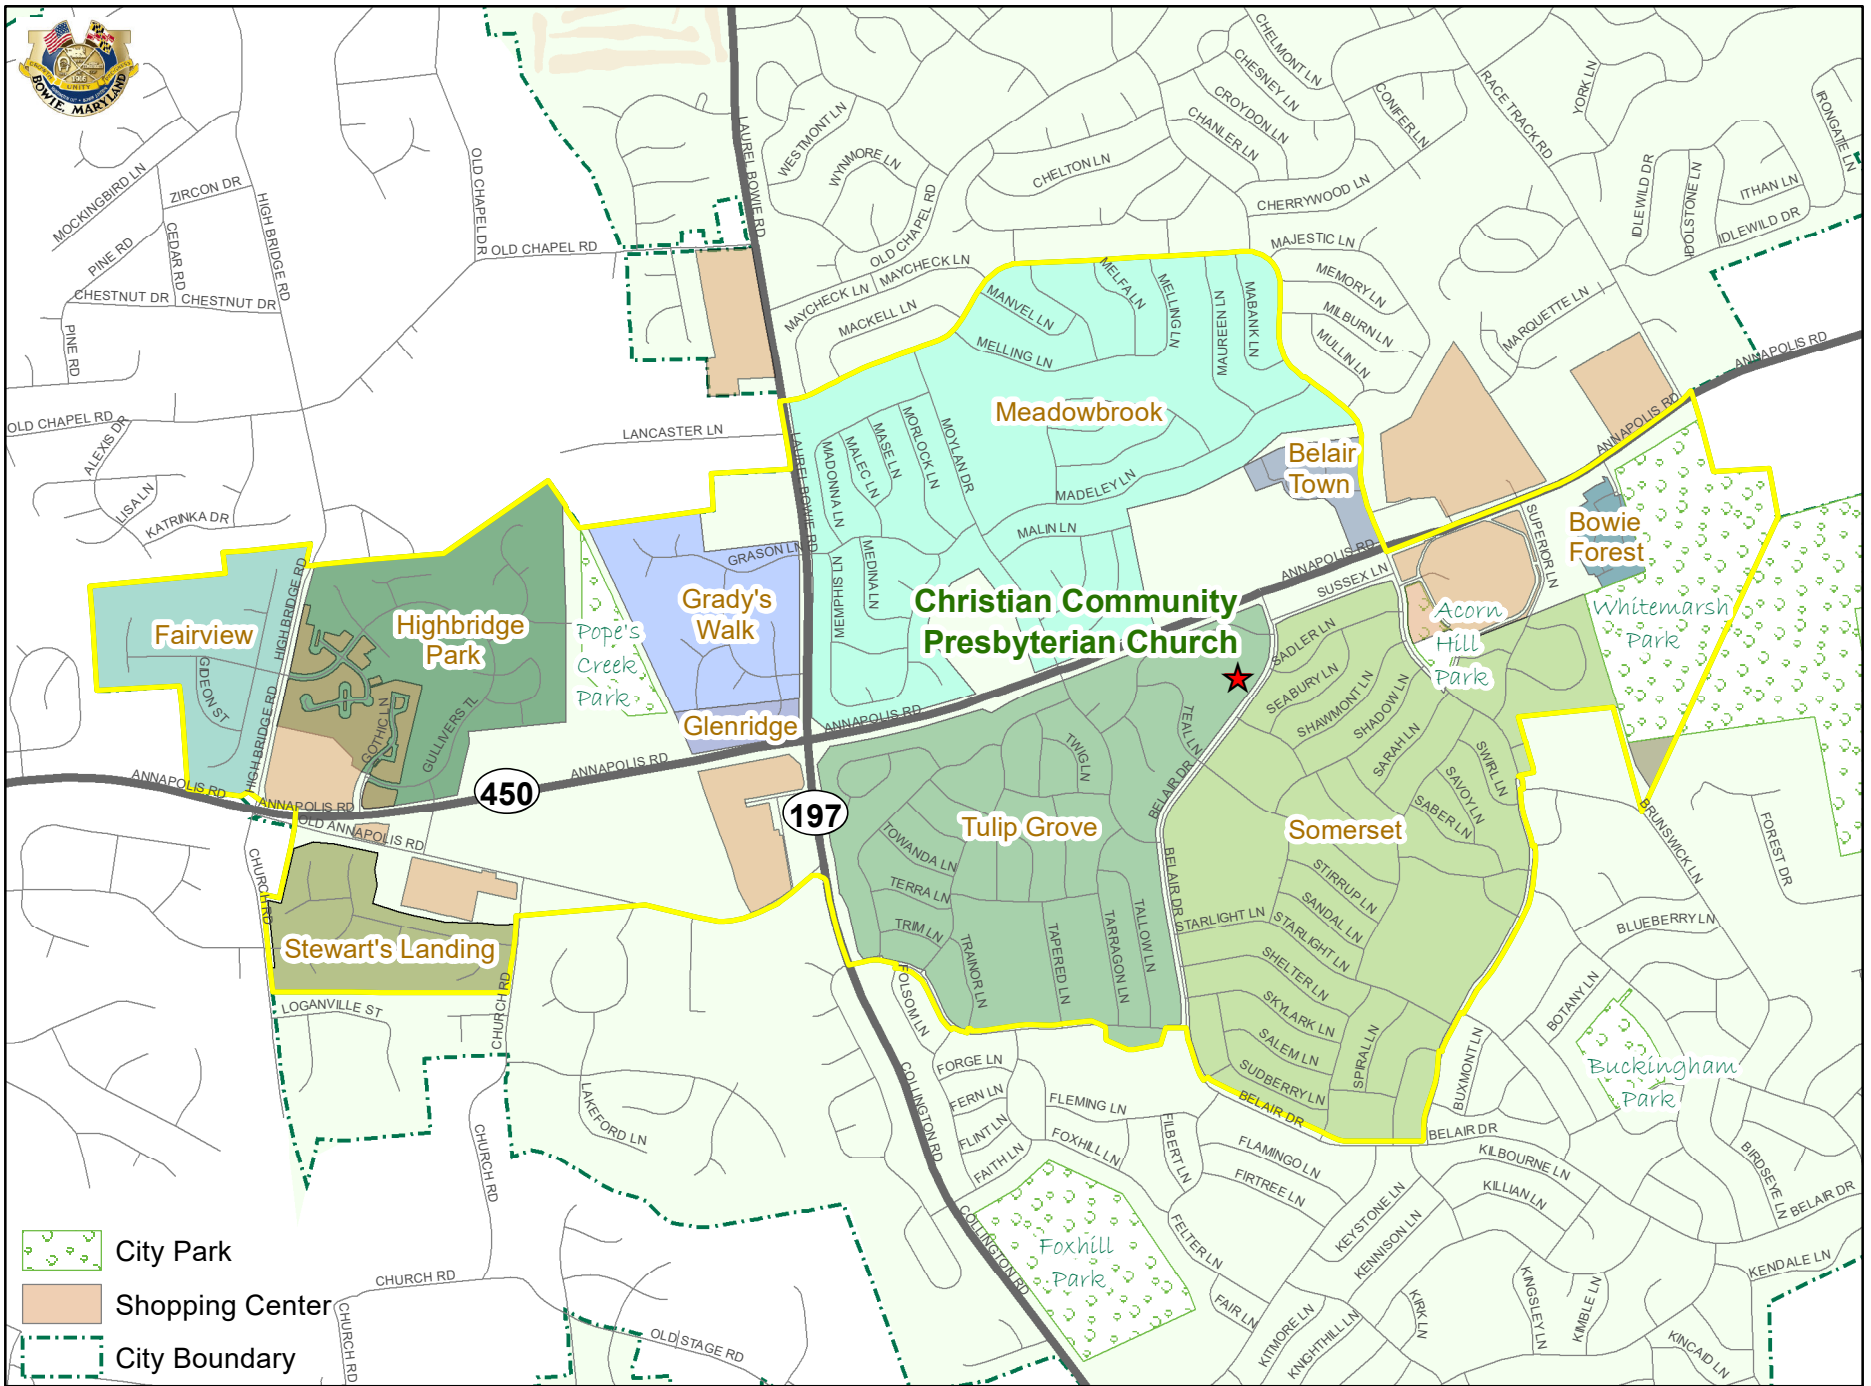

# Council District: 2A

★ Polling Location  
**Council Polling District**

1A	1B	2A	2B	3A	3B	4A	4B
----	----	----	----	----	----	----	----

0 0.125 0.25 0.5 Miles

Created for the City of Bowie by GIS/IT Dept.  
 Data sources: MNCPPC PG ClineStreets, City of Bowie  
 council district and neighborhood. Data used should be  
 verified for accuracy. Bowie is not held responsible for  
 action taken based on use of this data. Date Saved: 3/7/2019