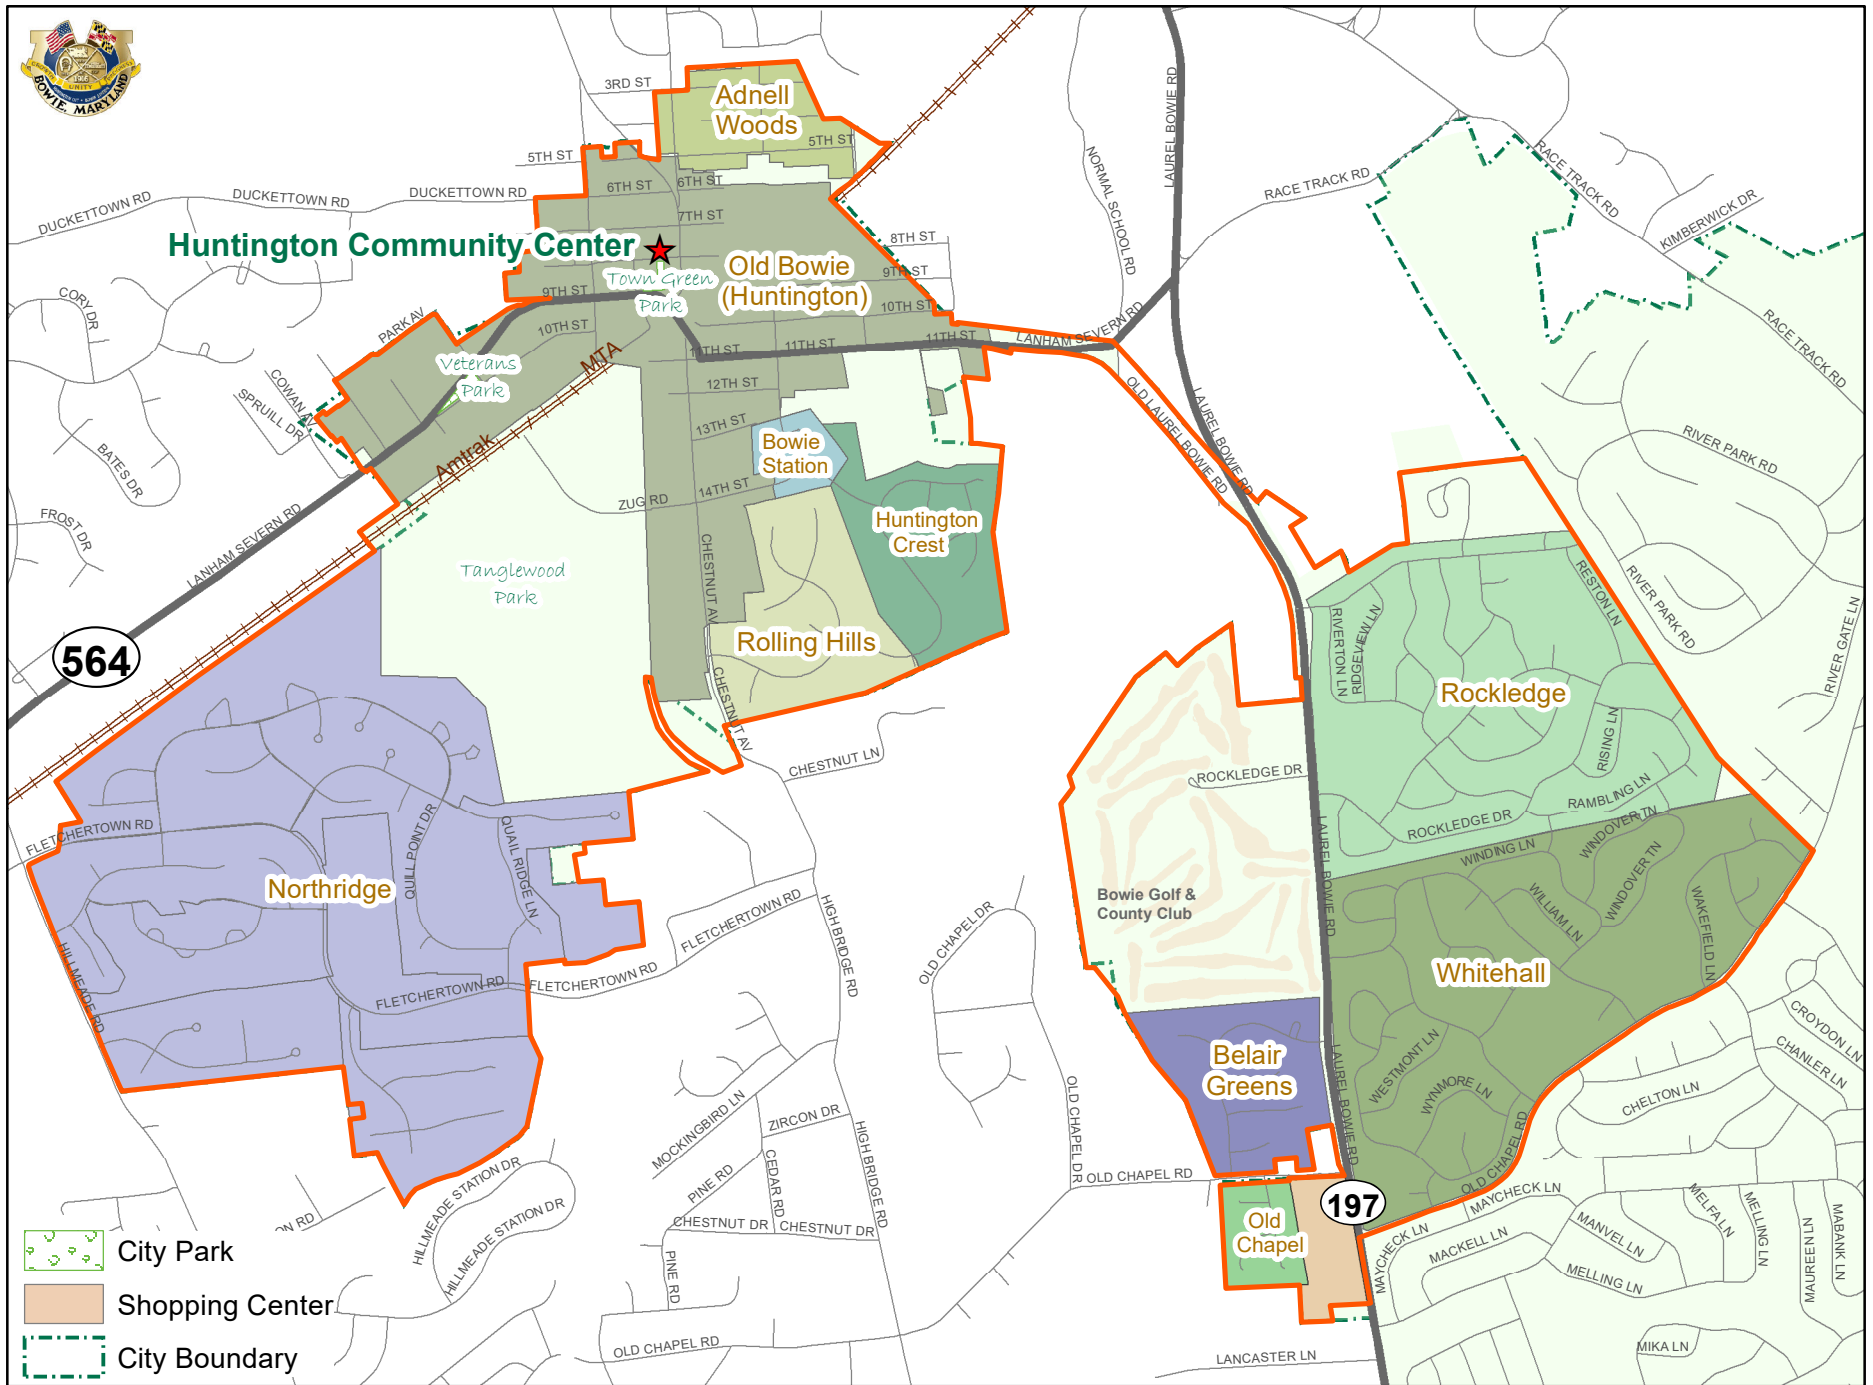

Council District: 1A

- City Park
- Shopping Center
- City Boundary

★ Polling Location

Council Polling District

1A	1B	2A	2B	3A	3B	4A	4B

Created for the City of Bowie by GIS/IT Dept.
 Data sources: MNCPPC PG ClineStreets, City of Bowie council district and neighborhood. Data used should be verified for accuracy. Bowie is not held responsible for action taken based on use of this data. Date Saved: 3/12/2019