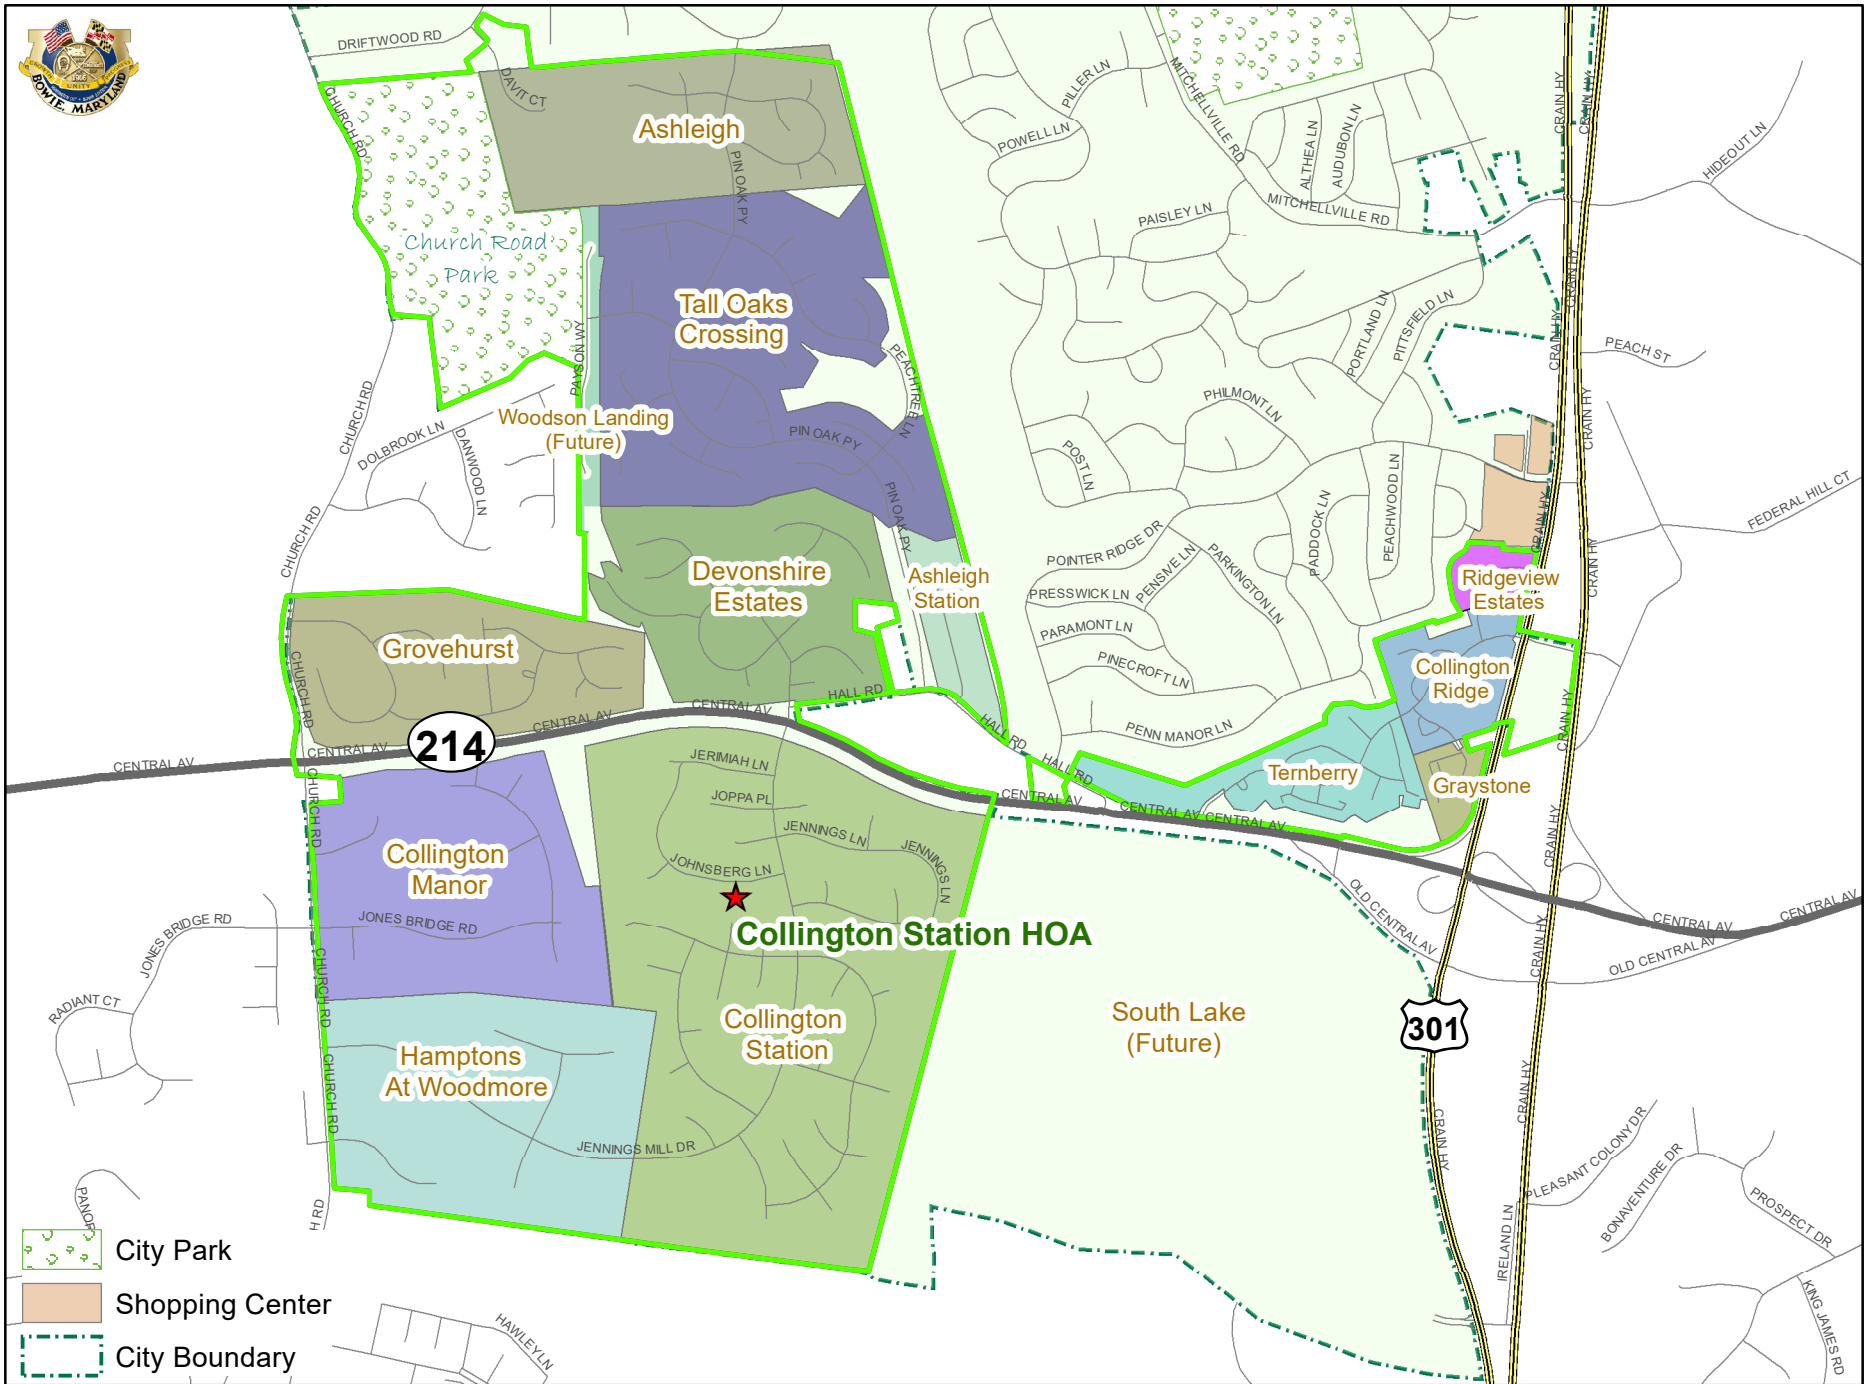

# Council District: 4B

- City Park
- Shopping Center
- City Boundary

★ Polling Location

**Council Polling District**

1A	1B	2A	2B	3A	3B	4A	4B

0 0.125 0.25 0.5 Miles

Created for the City of Bowie by GIS/IT Dept.  
 Data sources: MNCPPC PG ClineStreets, City of Bowie council district and neighborhood. Data used should be verified for accuracy. Bowie is not held responsible for action taken based on use of this data. Date Saved: 3/7/2019