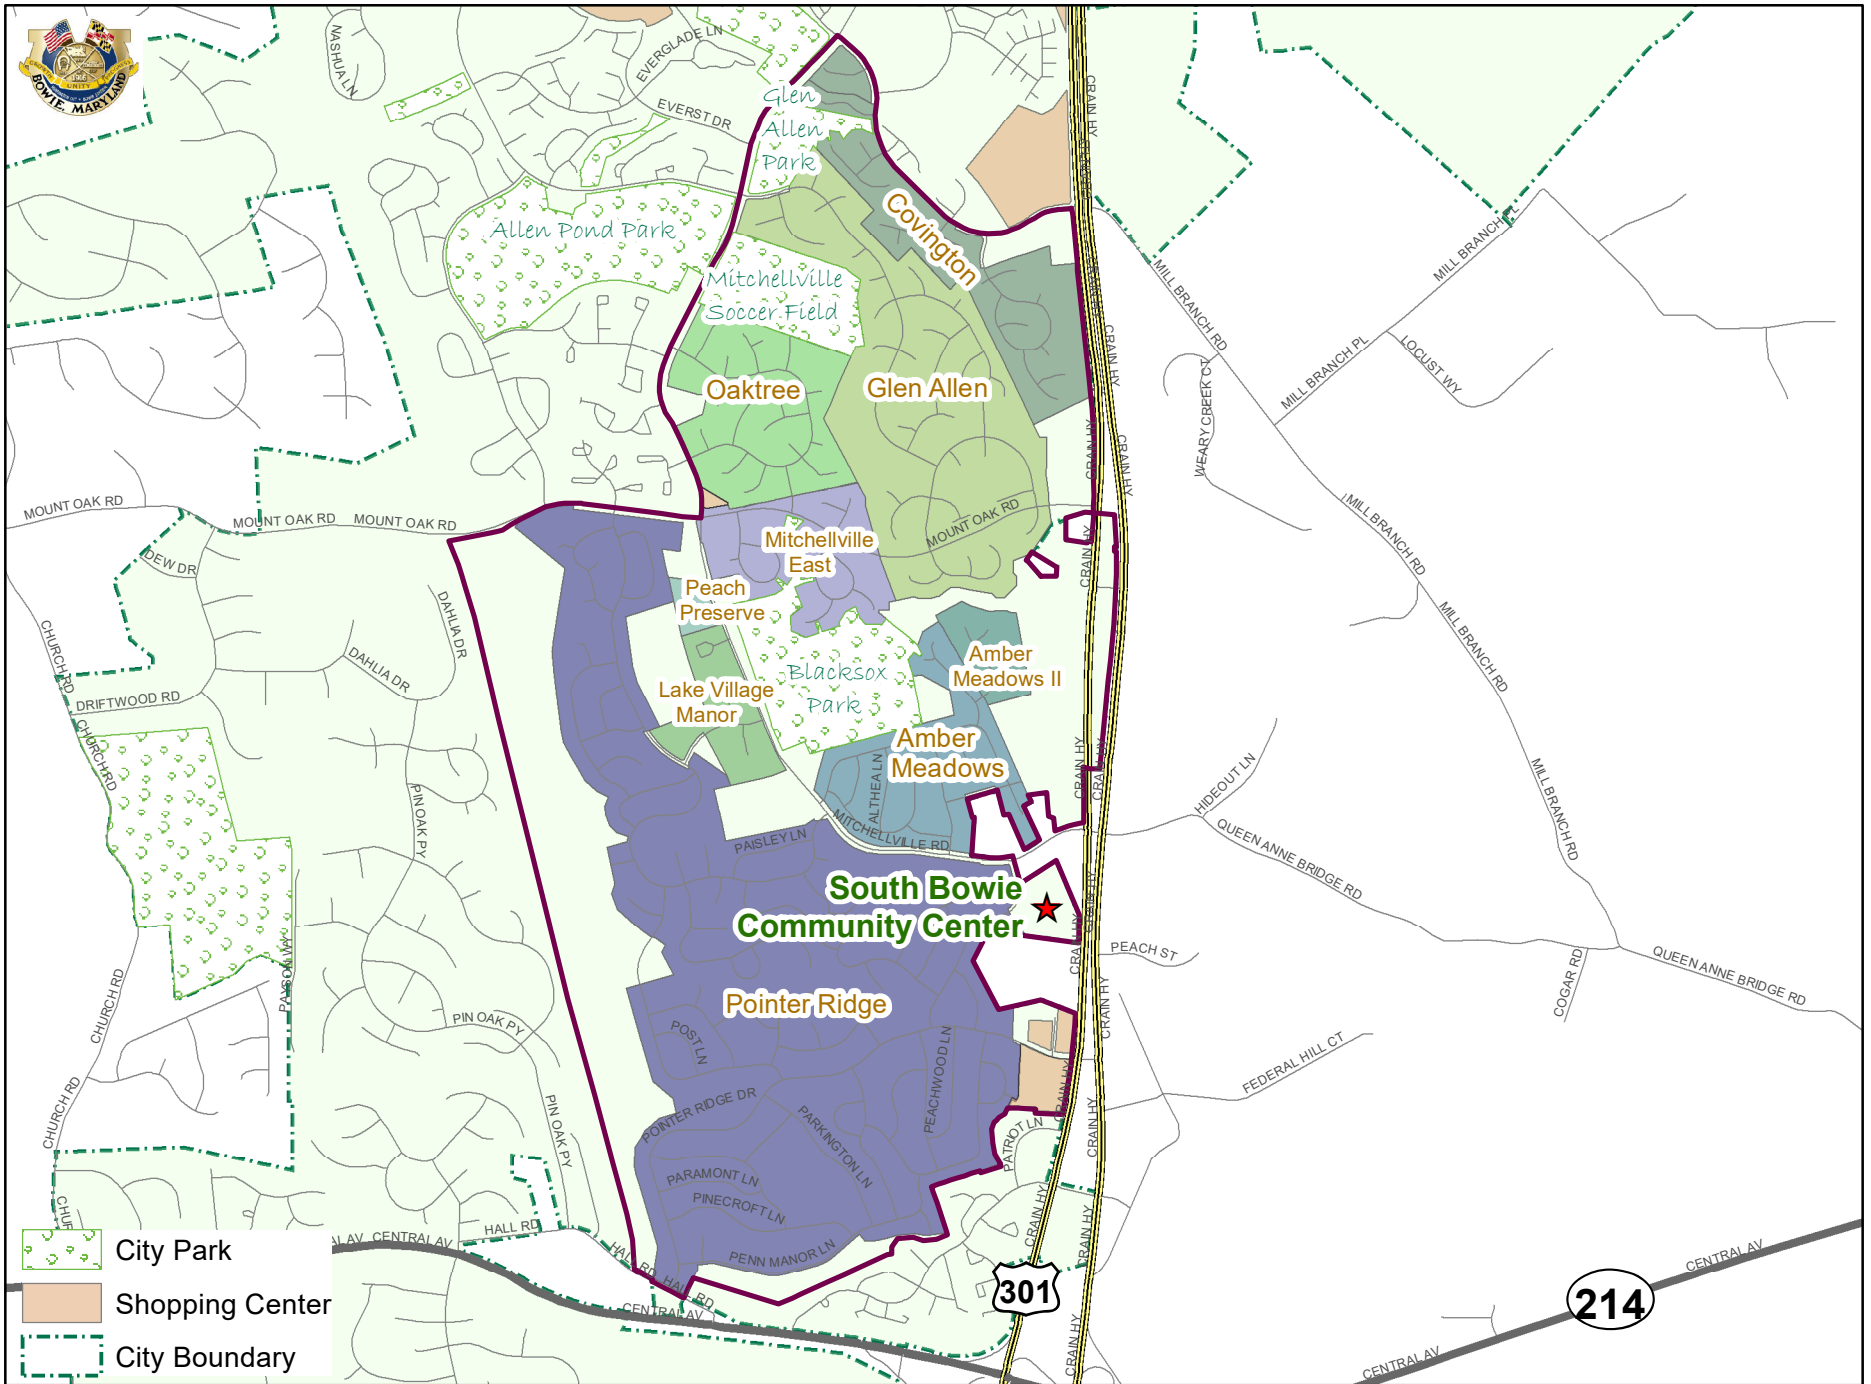

Council District: 4A

- City Park
- Shopping Center
- City Boundary

★ Polling Location

Council Polling District

1A	1B	2A	2B	3A	3B	4A	4B
----	----	----	----	----	----	----	----

Created for the City of Bowie by GIS/IT Dept.
 Data sources: MNCPPC PG ClineStreets, City of Bowie council district and neighborhood. Data used should be verified for accuracy. Bowie is not held responsible for action taken based on use of this data. Date Saved: 3/12/2019