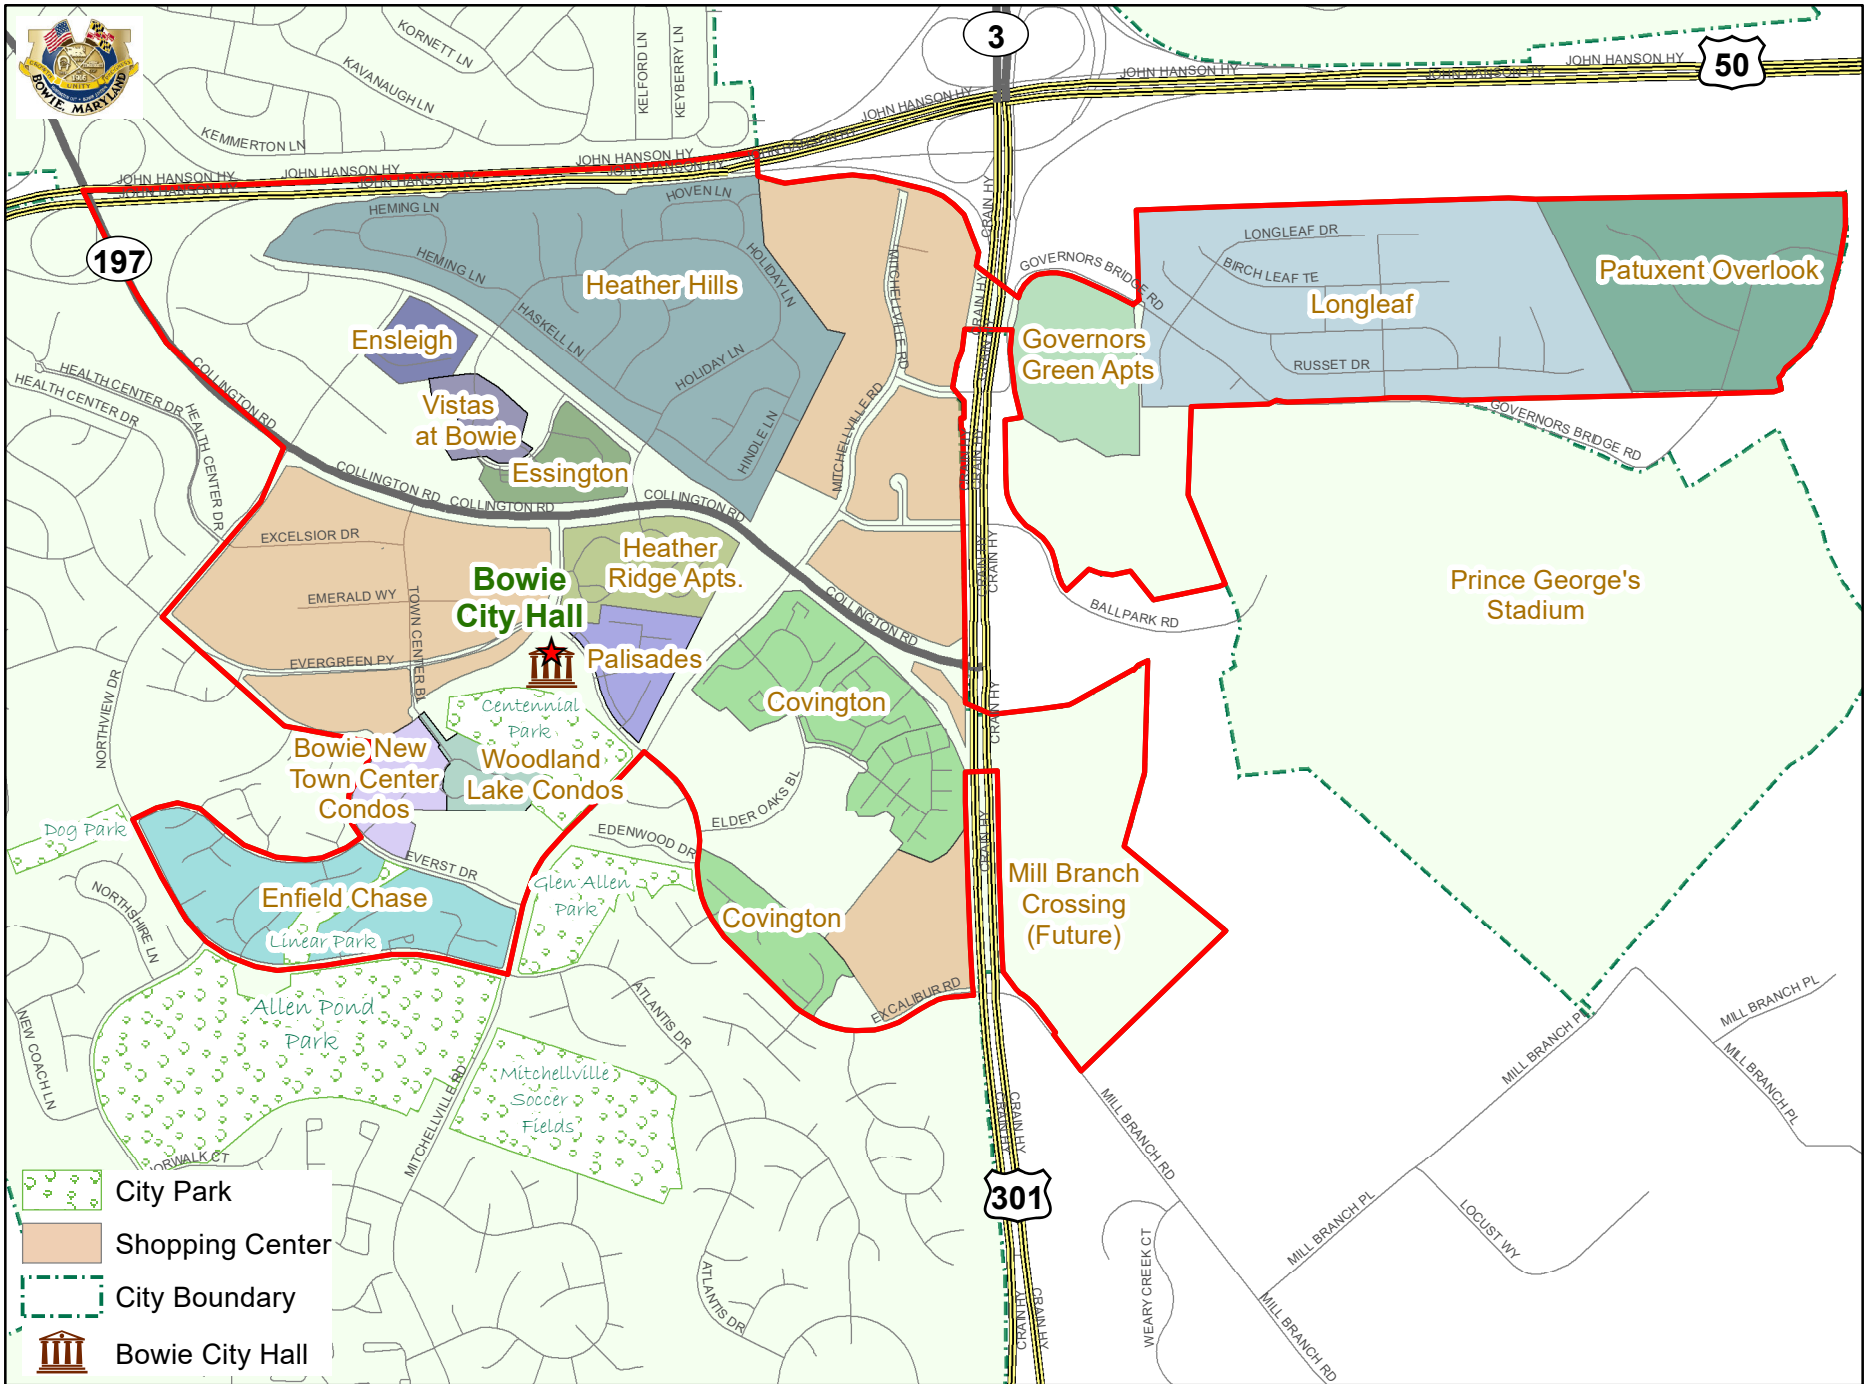

Council District: 3B

- City Park
- Shopping Center
- City Boundary
- Bowie City Hall

★ Polling Location

Council Polling District

1A	1B	2A	2B	3A	3B	4A	4B
----	----	----	----	----	----	----	----

0 0.1 0.2 0.4 Miles

Created for the City of Bowie by GIS/IT Dept.
 Data sources: MNCPPC PG ClineStreets, City of Bowie council district and neighborhood. Data used should be verified for accuracy. Bowie is not held responsible for action taken based on use of this data. Date Saved: 3/12/2019