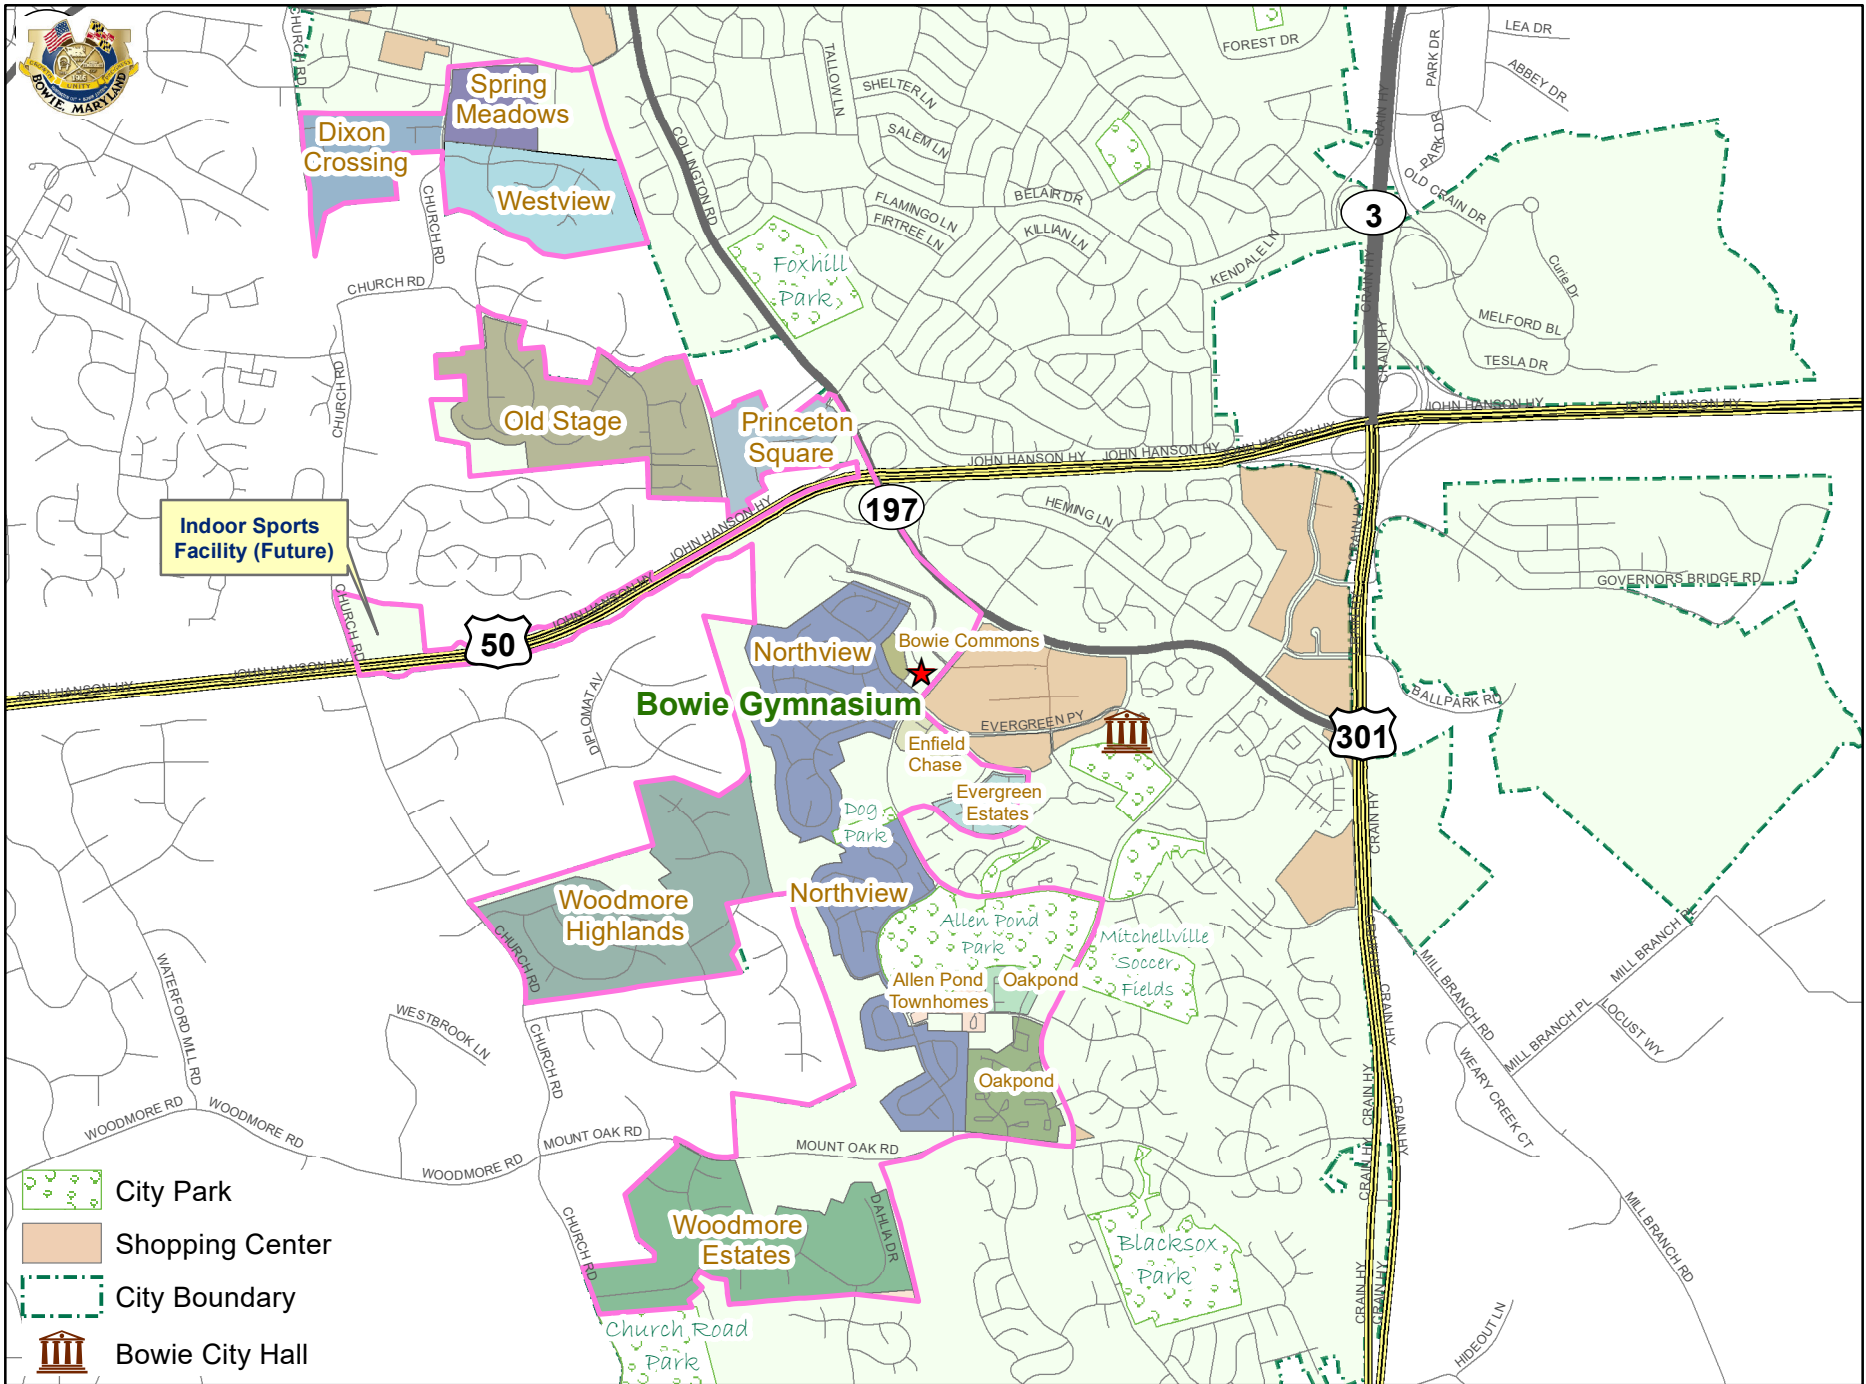

Council District: 3A

★ Polling Location
Council Polling District

| | | | | | | | |
|----|----|----|----|----|----|----|----|
| 1A | 1B | 2A | 2B | 3A | 3B | 4A | 4B |
|----|----|----|----|----|----|----|----|

Created for the City of Bowie by GIS/IT Dept.
 Data sources: MNCPPC PG ClineStreets, City of Bowie
 council district and neighborhood. Data used should be
 verified for accuracy. Bowie is not held responsible for
 action taken based on use of this data. Date Saved: 3/12/2019