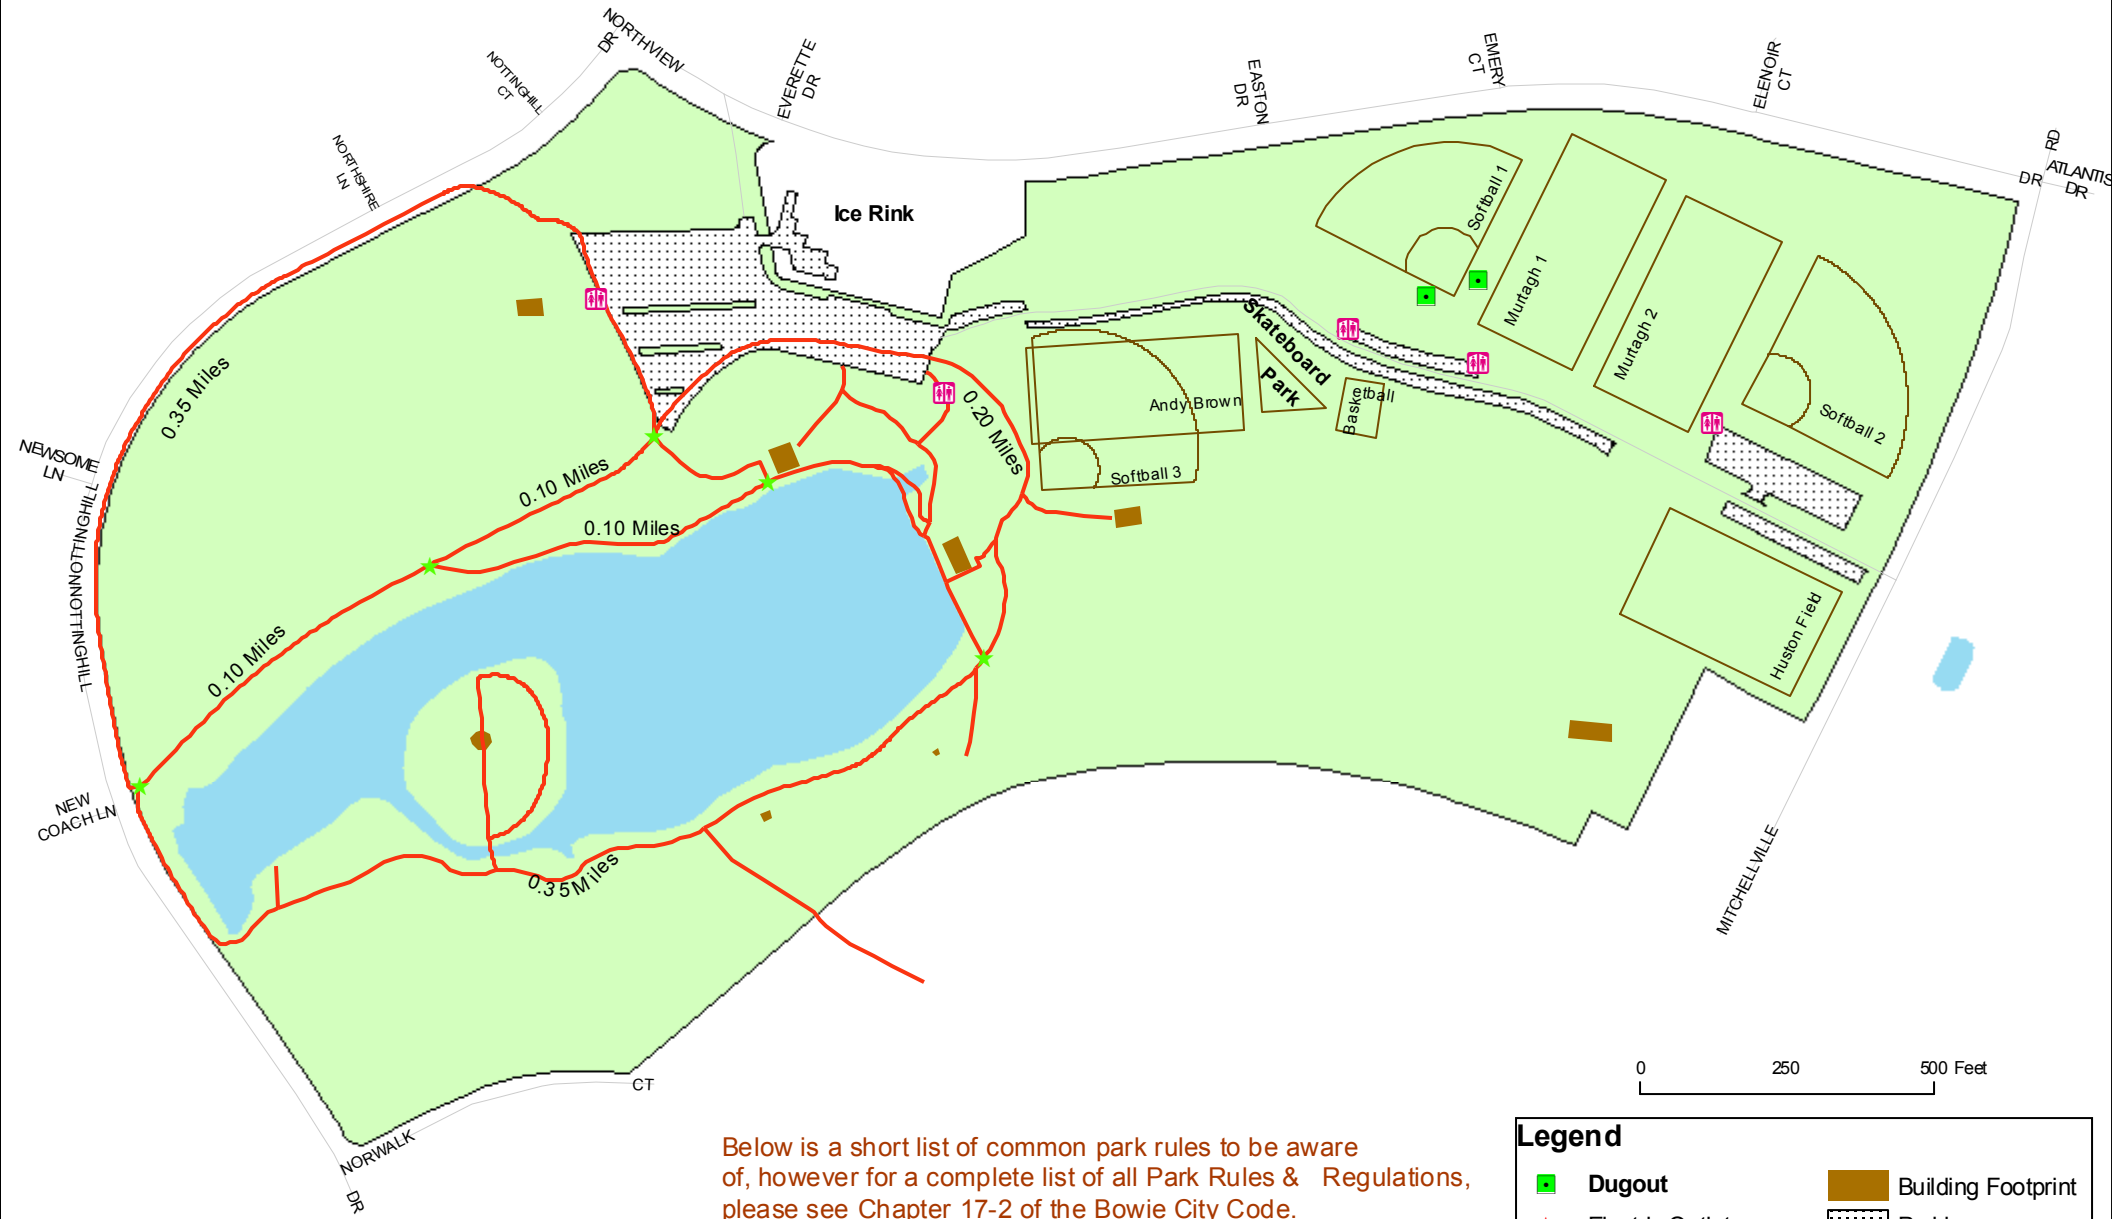

Allen Pond Park Walking Map

3330 Northview Drive
Bowie, MD 20716

The City of Bowie
Department of Parks and Recreation
2614 Kenhill Drive
Bowie, MD 20715
(301) 809-3011
<http://www.cityofbowie.org/parks/index.asp>

Below is a short list of common park rules to be aware of, however for a complete list of all Park Rules & Regulations, please see Chapter 17-2 of the Bowie City Code.

1. Pets must be on a leash at all times
2. No Hunting
3. Motorized vehicles prohibited
4. Alcohol by permit only

Legend

	Dugout		Building Footprint
	Electric Outlet		Parking
	Distance Marker Point		Hydrologic Feature
	Restroom		Allen Pond Park
	Trail		
	Ballfield		