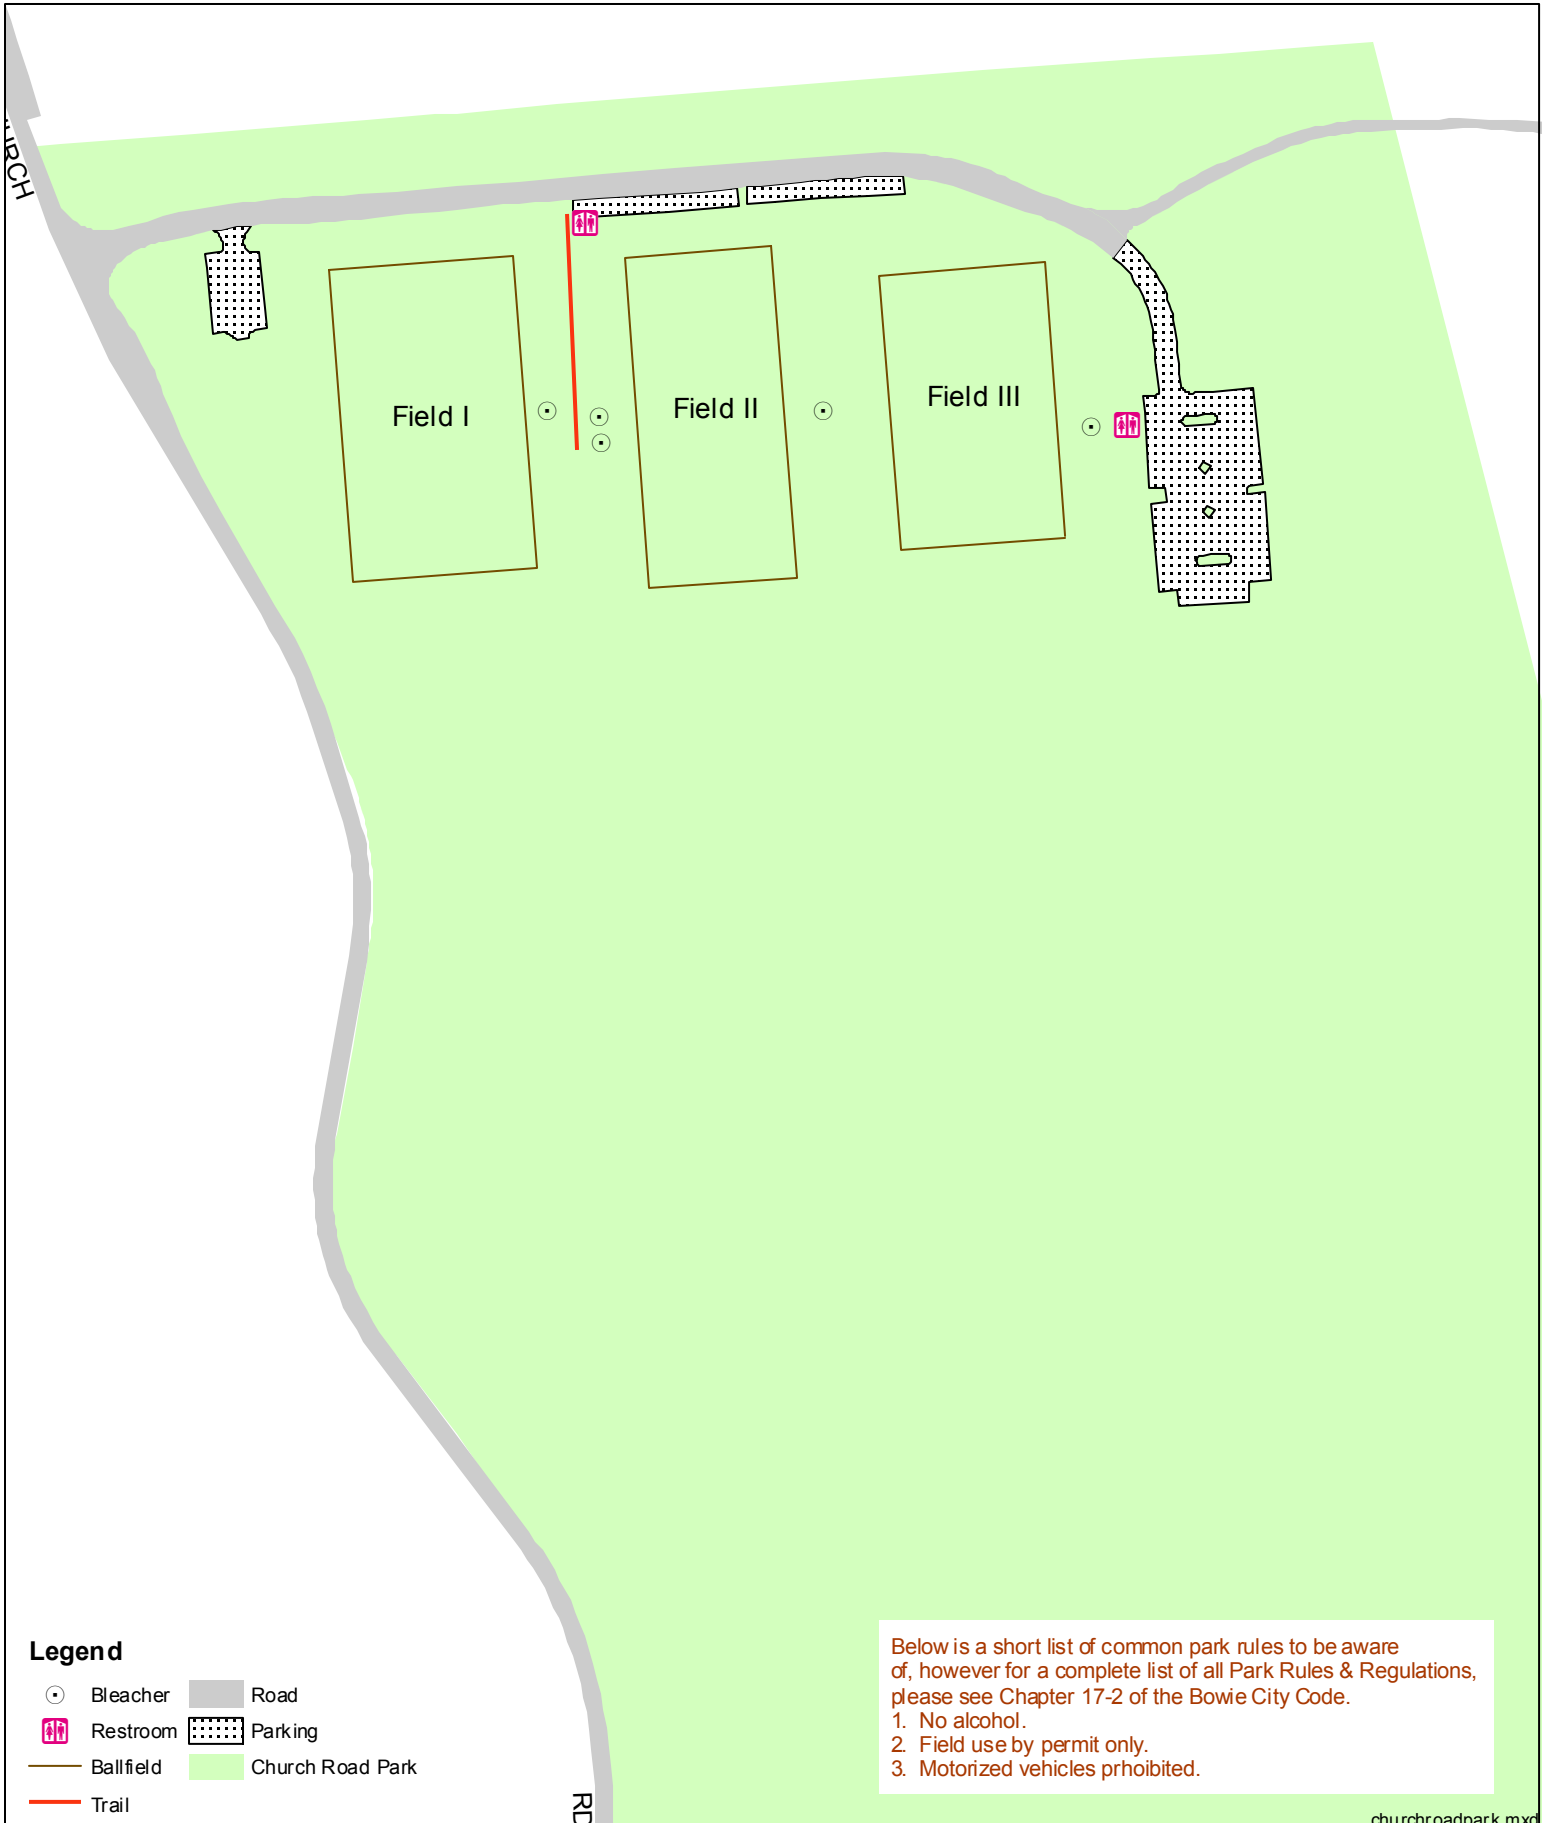

0 100 200 Feet

Legend

- Bleacher
- Road
- Restroom
- Parking
- Ballfield
- Church Road Park
- Trail

Below is a short list of common park rules to be aware of, however for a complete list of all Park Rules & Regulations, please see Chapter 17-2 of the Bowie City Code.

1. No alcohol.
2. Field use by permit only.
3. Motorized vehicles prohibited.